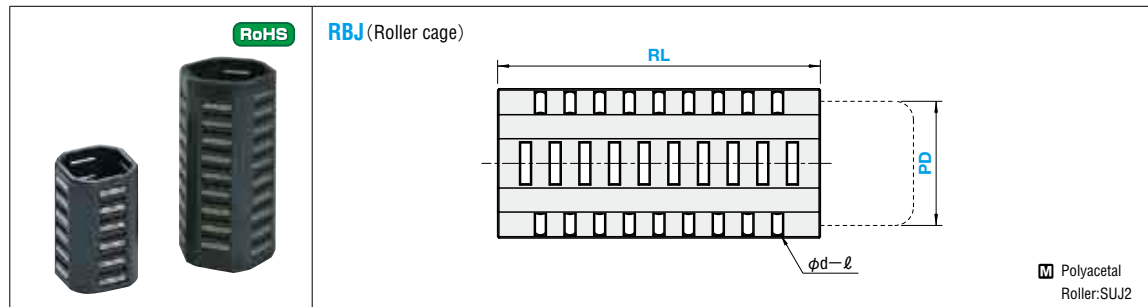

# ROLLER CAGES AND STOPPERS FOR ROLLER GUIDE POSTS

# SPRINGS FOR ROLLER GUIDE POSTS / RINGS FOR PREVENTING CAGE LIFTING

d	ℓ	Number of rollers	Catalog No.		RL	Base unit price 1 ~ 9 pieces
			Type	PD		
1.5	3.5	20	RBJ	6	20	Quotation
1.5	4.8	26		9	25	
	4.8	45		13	30	
2.0	6.8	24		16	30	
		57		20	52	
		69		25	62	
2.5	7.8	57		28	66	
		69		32	68	
3.0	9.8	75		40	78	
	11.8	78		50	82	
4.0	13.8	84		60	116	
4.0	13.8	124		80	130	

Order **Catalog No.** — **RL**  
RBJ 20 — 52

Price **Quotation**

Days to Ship **Quotation**

PD	D	M×P	RSTM				RSTK				Catalog No.		Base unit price 1 ~ 9 pieces
			S	ℓ	t	B	D <sub>1</sub>	S <sub>1</sub>	Provided bolt	Type	PD	RL Cage length	
16	17.5	8×1.25	0 ~ 9	21	1.2	4	14.4	14	M 8×20	RSTM (Movable stopper)	16	30	Quotation
20	21	10×1.5	0 ~ 20	32		5	18	23	M10×25				
25	26	12×1.5	0 ~ 25	37	1.6	6	23	28	M12×35				
28	29		0 ~ 27	39			25.5	30					
32	34	16×1.5	0 ~ 28	40	2.0	8	30	31	M16×40				
40	43		0 ~ 33	45			38	36					
50	52.5	16×1.5	0 ~ 35	47	2.0	8	47.5	38	M16×50				
60	64.5		0 ~ 51	63			57.5	54					
80	86	16×2.0	—	—	—	—	79	62	M16×70				

Order **Catalog No.** — **RL**  
RSTM 20 — 52

Price **Quotation**

Days to Ship **Quotation**

PD80 is available for RSTK.

For the spring length selection standards, refer to P.911

D	D <sub>1</sub>	d	P	Catalog No.		Base unit price 1 ~ 9 pieces	
				Type	FL		
10.7	9.3	0.7	4	RSWP	9	30 ~ 60	Quotation
14.1	12.5	0.8	8		13	85 ~ 100	
17.9	16.3				16	30 ~ 80	
22.1	20.3	0.9	14		20	85 ~ 110	
27.2	25.4				25	35 ~ 80	
30.0	28.0	1.0	17		28	85 ~ 120	
34.9	32.5	1.2	20		32	85 ~ 140	
43.9	40.7	1.6	25		40	125 ~ 155	
53.8	50.6	1.6	25		50	160 ~ 210	
65.7	60.5	2.6	30		60	70 ~ 140	
86.6	81	2.8	35		80	150 ~ 210	