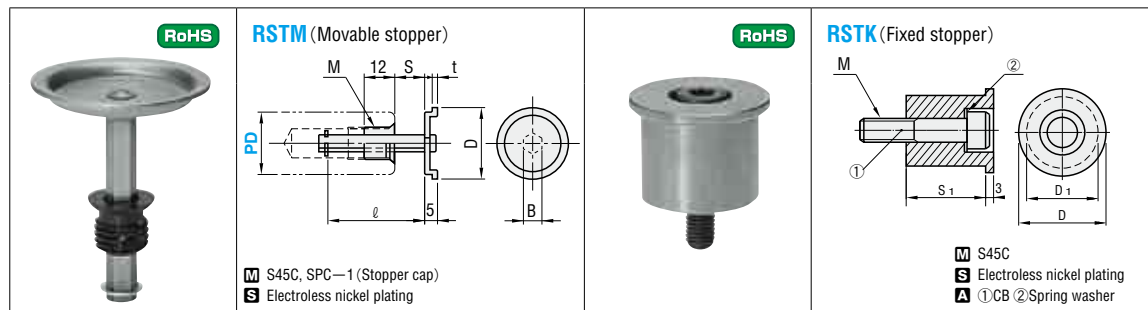

# SPRINGS FOR ROLLER GUIDE POSTS / RINGS FOR PREVENTING CAGE LIFTING

d	ℓ	Number of rollers	Catalog No.		RL	Base unit price 1 ~ 9 pieces
			Type	PD		
1.5	3.5	20	RBJ	6	20	Quotation
1.5	4.8	26		9	25	
	4.8	45		13	30	
2.0	6.8	24		16	30	
		57		20	52	
		69		25	62	
2.5	7.8	57		28	66	
		69		32	68	
3.0	9.8	75		40	78	
	11.8	78		50	82	
4.0	13.8	84		60	116	
4.0	13.8	124		80	130	

Order **Catalog No.** — **RL**  
RBJ 20 — 52

Price **Quotation**

Days to Ship **Quotation**

PD	D	M×P	RSTM				RSTK				Catalog No.		Base unit price 1 ~ 9 pieces
			S	ℓ	t	B	D <sub>1</sub>	S <sub>1</sub>	Provided bolt	Type	PD	RL Cage length	
16	17.5	8×1.25	0 ~ 9	21	1.2	4	14.4	14	M 8×20	RSTM (Movable stopper)	16	30	Quotation
20	21	10×1.5	0 ~ 20	32		5	18	23	M10×25				
25	26	12×1.5	0 ~ 25	37	1.6	6	23	28	M12×35				
28	29		0 ~ 27	39			25.5	30					
32	34	16×1.5	0 ~ 28	40	2.0	8	30	31	M16×40				
40	43		0 ~ 33	45			38	36					
50	52.5	16×1.5	0 ~ 35	47	2.0	8	47.5	38	M16×50				
60	64.5		0 ~ 51	63			57.5	54					
80	86	16×2.0	—	—	—	—	79	62	M16×70				

Order **Catalog No.** — **RL**  
RSTM 20 — 52

Price **Quotation**

Days to Ship **Quotation**

PD80 is available for RSTK.

For the spring length selection standards, refer to P.911

D	D <sub>1</sub>	d	P	Catalog No.		Base unit price 1 ~ 9 pieces	
				Type	FL		
10.7	9.3	0.7	4	RSWP	9	30 ~ 60	Quotation
14.1	12.5	0.8	8		13	85 ~ 100	
17.9	16.3				16	30 ~ 80	
22.1	20.3	0.9	14		20	85 ~ 110	
27.2	25.4				25	35 ~ 80	
30.0	28.0	1.0	17		28	85 ~ 120	
34.9	32.5	1.2	20		32	85 ~ 140	
43.9	40.7	1.6	25		40	125 ~ 155	
53.8	50.6	1.6	25		50	160 ~ 210	
65.7	60.5	2.6	30		60	70 ~ 140	
86.6	81	2.8	35		80	150 ~ 210	