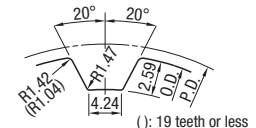

Tooth Profile (ISO Standard Rack Dimensions)

19 teeth or less
Tooth groove dimensions slightly change according to No. of teeth.

(Pitch: 12.7 mm)
*1 t=2.0 for 38–50 toothed pulleys (Cut Flange).
*2 Shaft Bore Specifications H (Round Hole), V F (Stepped Hole) and Y (Both Sides Stepped Hole), do not have tapped holes.

Belt Width 19.1 mm (3/4")		Belt Width 25.4 mm (1")		Belt Width 38.1 mm (1.5")		Belt Width 50.8 mm (2")		Material		Surface Treatment				
A: 21	W: 26	L: 41	A: 27	W: 32	L: 47	A: 40	W: 45	L: 60	A: 54		W: 59	L: 74	Pulley	Flange
ATPA_H075	ATPB_H075	ATPK_H075	ATPN_H075	ATPA_H100	ATPB_H100	ATPK_H100	ATPN_H100	ATPA_H150	ATPB_H150	ATPK_H150	ATPN_H150	Ultra Duralumin-Based Aluminum Alloy	Aluminum Alloy	Clear Anodize
ATPA_H200	ATPB_H200	ATPK_H200	ATPN_H200	ATPA_H250	ATPB_H250	ATPK_H250	ATPN_H250	ATPA_H300	ATPB_H300	ATPK_H300	ATPN_H300	1045 Carbon Steel or Equivalent	Low Carbon Steel	Black Anodize
ATPA_H400	ATPB_H400	ATPK_H400	ATPN_H400	ATPA_H500	ATPB_H500	ATPK_H500	ATPN_H500	ATPA_H600	ATPB_H600	ATPK_H600	ATPN_H600			Hard Clear Anodize*
ATPA_H800	ATPB_H800	ATPK_H800	ATPN_H800	ATPA_H1000	ATPB_H1000	ATPK_H1000	ATPN_H1000	ATPA_H1500	ATPB_H1500	ATPK_H1500	ATPN_H1500			Electroless Nickel Plating
ATPA_H2000	ATPB_H2000	ATPK_H2000	ATPN_H2000	ATPA_H3000	ATPB_H3000	ATPK_H3000	ATPN_H3000	ATPA_H4000	ATPB_H4000	ATPK_H4000	ATPN_H4000			Black Oxide
ATPA_H5000	ATPB_H5000	ATPK_H5000	ATPN_H5000	ATPA_H7000	ATPB_H7000	ATPK_H7000	ATPN_H7000	ATPA_H10000	ATPB_H10000	ATPK_H10000	ATPN_H10000			Electroless Nickel Plating

Flanges are installed. Set screws are included with P, N & C bore hole specification. *Hard Anodize Treatment: Film Hardness 300 HV min.