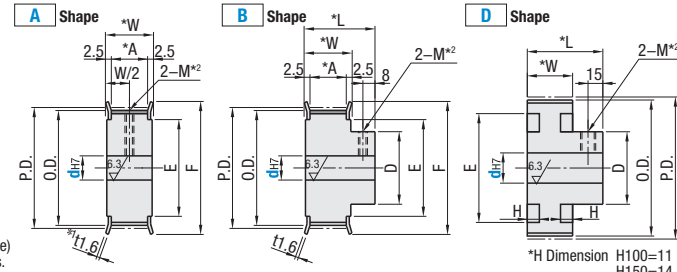

Belt Width 19.1 mm (3/4")		Belt Width 25.4 mm (1")		Belt Width 38.1 mm (1.5")		Belt Width 50.8 mm (2")		Material		Surface Treatment				
A: 21	W: 26	L: 41	A: 27	W: 32	L: 47	A: 40	W: 45	L: 60	A: 54		W: 59	L: 74	Pulley	Flange
ATPA_H075	ATPB_H075	ATPK_H075	ATPN_H075	ATPA_H100	ATPB_H100	ATPK_H100	ATPN_H100	ATPA_H150	ATPB_H150	ATPK_H150	ATPN_H150	Ultra Duralumin-Based Aluminum Alloy	Aluminum Alloy	Clear Anodize
ATPA_H200	ATPB_H200	ATPK_H200	ATPN_H200	ATPA_H250	ATPB_H250	ATPK_H250	ATPN_H250	ATPA_H300	ATPB_H300	ATPK_H300	ATPN_H300	1045 Carbon Steel or Equivalent	Low Carbon Steel	Black Anodize
ATPA_H400	ATPB_H400	ATPK_H400	ATPN_H400	ATPA_H500	ATPB_H500	ATPK_H500	ATPN_H500	ATPA_H600	ATPB_H600	ATPK_H600	ATPN_H600			Hard Clear Anodize*
ATPA_H800	ATPB_H800	ATPK_H800	ATPN_H800	ATPA_H1000	ATPB_H1000	ATPK_H1000	ATPN_H1000	ATPA_H1500	ATPB_H1500	ATPK_H1500	ATPN_H1500			Electroless Nickel Plating
ATPA_H2000	ATPB_H2000	ATPK_H2000	ATPN_H2000	ATPA_H3000	ATPB_H3000	ATPK_H3000	ATPN_H3000	ATPA_H4000	ATPB_H4000	ATPK_H4000	ATPN_H4000			Black Oxide
ATPA_H5000	ATPB_H5000	ATPK_H5000	ATPN_H5000	ATPA_H7000	ATPB_H7000	ATPK_H7000	ATPN_H7000	ATPA_H10000	ATPB_H10000	ATPK_H10000	ATPN_H10000			Electroless Nickel Plating

Flanges are installed. Set screws are included with P, N & C bore hole specification. *Hard Anodize Treatment: Film Hardness 300 HV min.

Pulley Shape

Tapped Hole Dimensions (Shaft Bore: P / N / C)

d_{H7} Shaft Bore Inner Dia.	M (Coarse)	Accessory Set Screw
12	M4	M4 x 3
13-17	M5	M5 x 4
18-30	M6	M6 x 5
31-46	M8	M8 x 6
47-65	M10	M10 x 8

Number of Teeth / Dimension