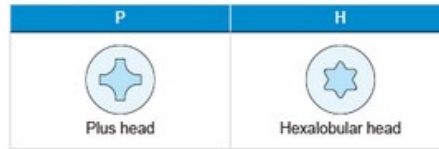

Screw Type

Silicone band SIB series
See page 130

Please request / order by indicating the combination part number as below.

MX 1 - 5 - 6 □ □ □
Color code Screw P or H