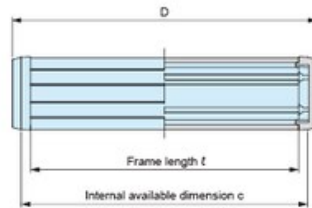

Custom length available in 1mm intervals.

Color Type Please choose from the color combinations listed below

※Black • Gray panels / Unpainted Other panels / Painted

MX dimensions

■ Drawings below are reference examples only.
Detailed DXF/DWG/PDF drawings available on our website.

**Accessories
(Optional parts)**

Screw Type

Silicone band SIB series
See page 130

Please request / order by indicating the combination part number as below.

MX 1 - 5 - 6 □ □ □
Color code Screw P or H

Product no. / Dimensions

■ Please suffix color and screw code at the end of the product number.

Product no.	H	W	D	a	b	c	ℓ	Weight (g)
MX1- 5- 6	13	48	55	6.9	33.6	49.6	43	25
MX1- 5- 9	13	48	85	6.9	33.6	79.6	73	40
MX1- 5-12	13	48	115	6.9	33.6	109.6	103	55
MX2- 4- 5	15	41	50	8.9	26.6	44.6	38	20
MX2- 4- 8	15	41	80	8.9	26.6	74.6	68	35
MX2- 4-11	15	41	110	8.9	26.6	104.6	98	50
MX2- 6- 5	18	57	50	12.3	42.5	45	40	35
MX2- 6- 8	18	57	75	12.3	42.5	70	65	50
MX2- 6-10	18	57	100	12.3	42.5	95	90	70
MX2- 7- 6	20	70	60	13.2	53.2	54.6	48	50
MX2- 7- 9	20	70	90	13.2	53.2	84.6	78	80
MX2- 7-12	20	70	120	13.2	53.2	114.6	108	105
MX2- 8- 7	24	82	70	17.2	65.2	64.6	58	75
MX2- 8-10	24	82	100	17.2	65.2	94.6	88	105
MX2- 8-13	24	82	130	17.2	65.2	124.6	118	140
MX2-10- 8	16	100	80	9.9	85.6	74.6	68	70
MX2-10-11	16	100	110	9.9	85.6	104.6	98	95
MX2-10-15	16	100	150	9.9	85.6	144.6	138	130
MX3-11- 8	30	110	80	23.3	93.2	74.6	66	110
MX3-11-12	30	110	120	23.3	93.2	114.6	106	165
MX3-11-17	30	110	170	23.3	93.2	164.6	156	235
MX4- 7- 6	35	70	60	28.2	53.2	53	46	65
MX4- 7- 9	35	70	90	28.2	53.2	83	76	100
MX4- 7-12	35	70	120	28.2	53.2	113	106	130
MX4-10- 8	40	95	80	33.1	78.2	73	64	115
MX4-10-12	40	95	120	33.1	78.2	113	104	175
MX4-10-15	40	95	150	33.1	78.2	143	134	215
MX4-13-10	35	130	100	27.7	113.2	94.4	84	175
MX4-13-15	35	130	150	27.7	113.2	144.4	134	265
MX4-13-21	35	130	210	27.7	113.2	204.4	194	375