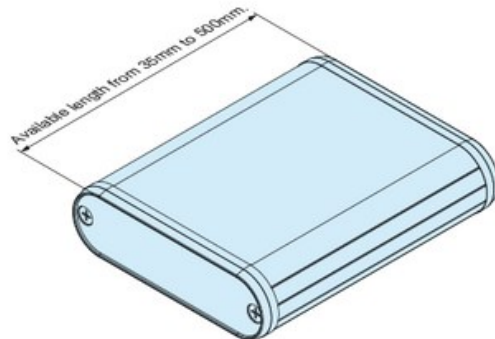

MX SERIES

MOBILE ENCLOSURE

- Mobile enclosure with easy to hold rounded design.
- 12 different color combinations and 30 different sizes available to choose from.
- Frame is made from extruded aluminium material, while the panel is ABS plastic.
- Grooves are built into the internal enclosure, allowing for easy sliding/insertion of pcb boards.
- MX1-5 models do not have internal grooves.

Included screws
 MX1-5, 2-4, 2-6, 2-10 models : M2.6-14 x 4 pcs
 MX2-7, 2-8, 3-11 models : M3-12 x 4 pcs
 MX4-7, 4-10, 4-13 models : M3-14 x 4 pcs

Components

No.	Part name	Pcs	Material	Color / Finish
1	Frame	2	Extruded aluminium A6063S-T5	Silver • Black / Anodized
2	Panel	2	ABS UL94HB	Gray • Black / Unpainted Navy • Lime • Orange • Red / Painted
3	Self tapping screw	4	Steel	Nickel plated • Black trivalent chromate

Custom length available in 1mm intervals.

Color Type Please choose from the color combinations listed below

※Black • Gray panels / Unpainted Other panels / Painted

MX dimensions

■ Drawings below are reference examples only.
Detailed DXF/DWG/PDF drawings available on our website.