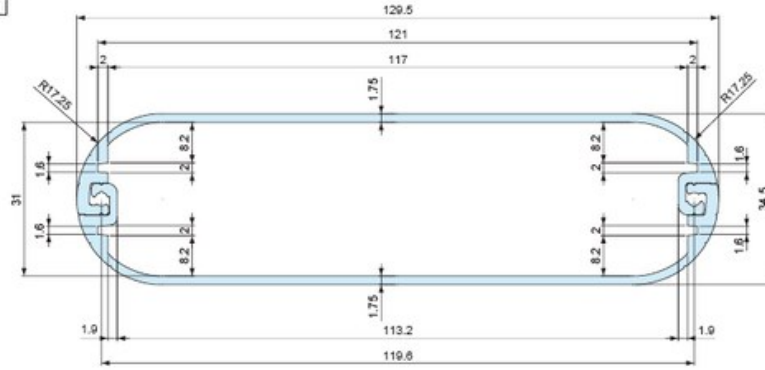

MXF/MXB/MXA/MX4-13-□

Accessories (Optional parts)