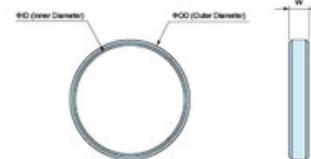

■ Please suffix color and screw code at the end of the product number.

Product no.	H	W	D	a	b	c	ℓ	Weight (g)
MX1- 5- 6	13	48	55	6.9	33.6	49.6	43	25
MX1- 5- 9	13	48	85	6.9	33.6	79.6	73	40
MX1- 5-12	13	48	115	6.9	33.6	109.6	103	55
MX2- 4- 5	15	41	50	8.9	26.6	44.6	38	20
MX2- 4- 8	15	41	80	8.9	26.6	74.6	68	35
MX2- 4-11	15	41	110	8.9	26.6	104.6	98	50
MX2- 6- 5	18	57	50	12.3	42.5	45	40	35
MX2- 6- 8	18	57	75	12.3	42.5	70	65	50
MX2- 6-10	18	57	100	12.3	42.5	95	90	70
MX2- 7- 6	20	70	60	13.2	53.2	54.6	48	50
MX2- 7- 9	20	70	90	13.2	53.2	84.6	78	80
MX2- 7-12	20	70	120	13.2	53.2	114.6	108	105
MX2- 8- 7	24	82	70	17.2	65.2	64.6	58	75
MX2- 8-10	24	82	100	17.2	65.2	94.6	88	105
MX2- 8-13	24	82	130	17.2	65.2	124.6	118	140
MX2-10- 8	16	100	80	9.9	85.6	74.6	68	70
MX2-10-11	16	100	110	9.9	85.6	104.6	98	95
MX2-10-15	16	100	150	9.9	85.6	144.6	138	130
MX3-11- 8	30	110	80	23.3	93.2	74.6	66	110
MX3-11-12	30	110	120	23.3	93.2	114.6	106	165
MX3-11-17	30	110	170	23.3	93.2	164.6	156	235
MX4- 7- 6	35	70	60	28.2	53.2	53	46	65
MX4- 7- 9	35	70	90	28.2	53.2	83	76	100
MX4- 7-12	35	70	120	28.2	53.2	113	106	130
MX4-10- 8	40	95	80	33.1	78.2	73	64	115
MX4-10-12	40	95	120	33.1	78.2	113	104	175
MX4-10-15	40	95	150	33.1	78.2	143	134	215
MX4-13-10	35	130	100	27.7	113.2	94.4	84	175
MX4-13-15	35	130	150	27.7	113.2	144.4	134	265
MX4-13-21	35	130	210	27.7	113.2	204.4	194	375

MXF/MXB/MXA/MX4-13-□

Accessories (Optional parts)

SIB SERIES **SILICONE BAND** ★ ★ NEW

Application example

- Silicone band designed to fit MXA & MX series.
- Silicone band provides both shock resistance and non-slip grips for the MXA & MX enclosure.
- Elastic silicone band may also fit other similarly sized enclosures.

SIB dimensions

Color Type

Code	R Red	O Orange	Y Yellow	G Green	C Cyan	N Navy	L Light gray	B Black
Color								

Components

Part name	Pcs	Material	Color
Silicone band	Pair (2 pcs)	Silicone	Red • Orange • Yellow • Green • Cyan • Navy • Light gray • Black