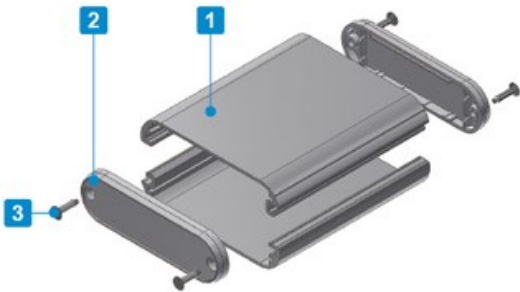

MX SERIES

MOBILE ENCLOSURE

- Mobile enclosure with easy to hold rounded design.
- 12 different color combinations and 30 different sizes available to choose from.
- Frame is made from extruded aluminium material, while the panel is ABS plastic.
- Grooves are built into the internal enclosure, allowing for easy sliding/insertion of pcb boards.
- MX1-5 models do not have internal grooves.

Included screws
 MX1-5, 2-4, 2-6, 2-10 models : M2.6-14 x 4 pcs
 MX2-7, 2-8, 3-11 models : M3-12 x 4 pcs
 MX4-7, 4-10, 4-13 models : M3-14 x 4 pcs

Components

No.	Part name	Pcs	Material	Color / Finish
1	Frame	2	Extruded aluminium A6063S-T5	Silver • Black / Anodized
2	Panel	2	ABS UL94HB	Gray • Black / Unpainted Navy • Lime • Orange • Red / Painted
3	Self tapping screw	4	Steel	Nickel plated • Black trivalent chromate

Custom length available in 1mm intervals.

Color Type Please choose from the color combinations listed below

※Black • Gray panels / Unpainted Other panels / Painted

MX dimensions

■ Drawings below are reference examples only.
Detailed DXF/DWG/PDF drawings available on our website.