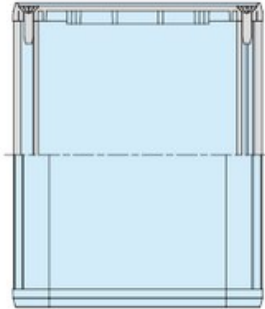

Color Type Please choose from the color combinations listed below

※Black • Gray panels / Unpainted Other panels / Painted

MX dimensions

■ Drawings below are reference examples only.
Detailed DXF/DWG/PDF drawings available on our website.

**Accessories
(Optional parts)**

Screw Type

Please request / order by indicating the combination part number as below.

MX 1 - 5 - 6 □ □ □
Color code Screw P or H

Product no. / Dimensions

■ Please suffix color and screw code at the end of the product number.

Product no.	H	W	D	a	b	c	ℓ	Weight (g)
MX1- 5- 6	13	48	55	6.9	33.6	49.6	43	25
MX1- 5- 9	13	48	85	6.9	33.6	79.6	73	40
MX1- 5-12	13	48	115	6.9	33.6	109.6	103	55
MX2- 4- 5	15	41	50	8.9	26.6	44.6	38	20
MX2- 4- 8	15	41	80	8.9	26.6	74.6	68	35
MX2- 4-11	15	41	110	8.9	26.6	104.6	98	50
MX2- 6- 5	18	57	50	12.3	42.5	45	40	35
MX2- 6- 8	18	57	75	12.3	42.5	70	65	50
MX2- 6-10	18	57	100	12.3	42.5	95	90	70
MX2- 7- 6	20	70	60	13.2	53.2	54.6	48	50
MX2- 7- 9	20	70	90	13.2	53.2	84.6	78	80
MX2- 7-12	20	70	120	13.2	53.2	114.6	108	105
MX2- 8- 7	24	82	70	17.2	65.2	64.6	58	75
MX2- 8-10	24	82	100	17.2	65.2	94.6	88	105
MX2- 8-13	24	82	130	17.2	65.2	124.6	118	140
MX2-10- 8	16	100	80	9.9	85.6	74.6	68	70
MX2-10-11	16	100	110	9.9	85.6	104.6	98	95
MX2-10-15	16	100	150	9.9	85.6	144.6	138	130
MX3-11- 8	30	110	80	23.3	93.2	74.6	66	110
MX3-11-12	30	110	120	23.3	93.2	114.6	106	165
MX3-11-17	30	110	170	23.3	93.2	164.6	156	235
MX4- 7- 6	35	70	60	28.2	53.2	53	46	65
MX4- 7- 9	35	70	90	28.2	53.2	83	76	100
MX4- 7-12	35	70	120	28.2	53.2	113	106	130
MX4-10- 8	40	95	80	33.1	78.2	73	64	115
MX4-10-12	40	95	120	33.1	78.2	113	104	175
MX4-10-15	40	95	150	33.1	78.2	143	134	215
MX4-13-10	35	130	100	27.7	113.2	94.4	84	175
MX4-13-15	35	130	150	27.7	113.2	144.4	134	265
MX4-13-21	35	130	210	27.7	113.2	204.4	194	375