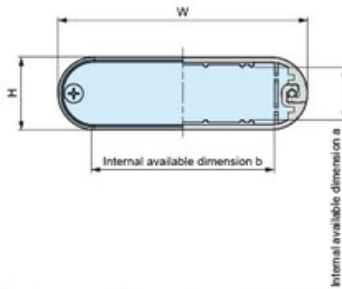

Custom length available in 1mm intervals.

Color Type Please choose from the color combinations listed below

※Black • Gray panels / Unpainted Other panels / Painted

MX dimensions

■ Drawings below are reference examples only.
Detailed DXF/DWG/PDF drawings available on our website.

**Accessories
(Optional parts)**

Screw Type

Silicone band SIB series
See page 130

Please request / order by indicating the combination part number as below.

MX 1 - 5 - 6 □ □ □
Color code Screw P or H

Product no. / Dimensions

■ Please suffix color and screw code at the end of the product number.

Product no.	H	W	D	a	b	c	ℓ	Weight (g)
MX1- 5- 6	13	48	55	6.9	33.6	49.6	43	25
MX1- 5- 9	13	48	85	6.9	33.6	79.6	73	40
MX1- 5-12	13	48	115	6.9	33.6	109.6	103	55
MX2- 4- 5	15	41	50	8.9	26.6	44.6	38	20
MX2- 4- 8	15	41	80	8.9	26.6	74.6	68	35
MX2- 4-11	15	41	110	8.9	26.6	104.6	98	50
MX2- 6- 5	18	57	50	12.3	42.5	45	40	35
MX2- 6- 8	18	57	75	12.3	42.5	70	65	50
MX2- 6-10	18	57	100	12.3	42.5	95	90	70
MX2- 7- 6	20	70	60	13.2	53.2	54.6	48	50
MX2- 7- 9	20	70	90	13.2	53.2	84.6	78	80
MX2- 7-12	20	70	120	13.2	53.2	114.6	108	105
MX2- 8- 7	24	82	70	17.2	65.2	64.6	58	75
MX2- 8-10	24	82	100	17.2	65.2	94.6	88	105
MX2- 8-13	24	82	130	17.2	65.2	124.6	118	140
MX2-10- 8	16	100	80	9.9	85.6	74.6	68	70
MX2-10-11	16	100	110	9.9	85.6	104.6	98	95
MX2-10-15	16	100	150	9.9	85.6	144.6	138	130
MX3-11- 8	30	110	80	23.3	93.2	74.6	66	110
MX3-11-12	30	110	120	23.3	93.2	114.6	106	165
MX3-11-17	30	110	170	23.3	93.2	164.6	156	235
MX4- 7- 6	35	70	60	28.2	53.2	53	46	65
MX4- 7- 9	35	70	90	28.2	53.2	83	76	100
MX4- 7-12	35	70	120	28.2	53.2	113	106	130
MX4-10- 8	40	95	80	33.1	78.2	73	64	115
MX4-10-12	40	95	120	33.1	78.2	113	104	175
MX4-10-15	40	95	150	33.1	78.2	143	134	215
MX4-13-10	35	130	100	27.7	113.2	94.4	84	175
MX4-13-15	35	130	150	27.7	113.2	144.4	134	265
MX4-13-21	35	130	210	27.7	113.2	204.4	194	375